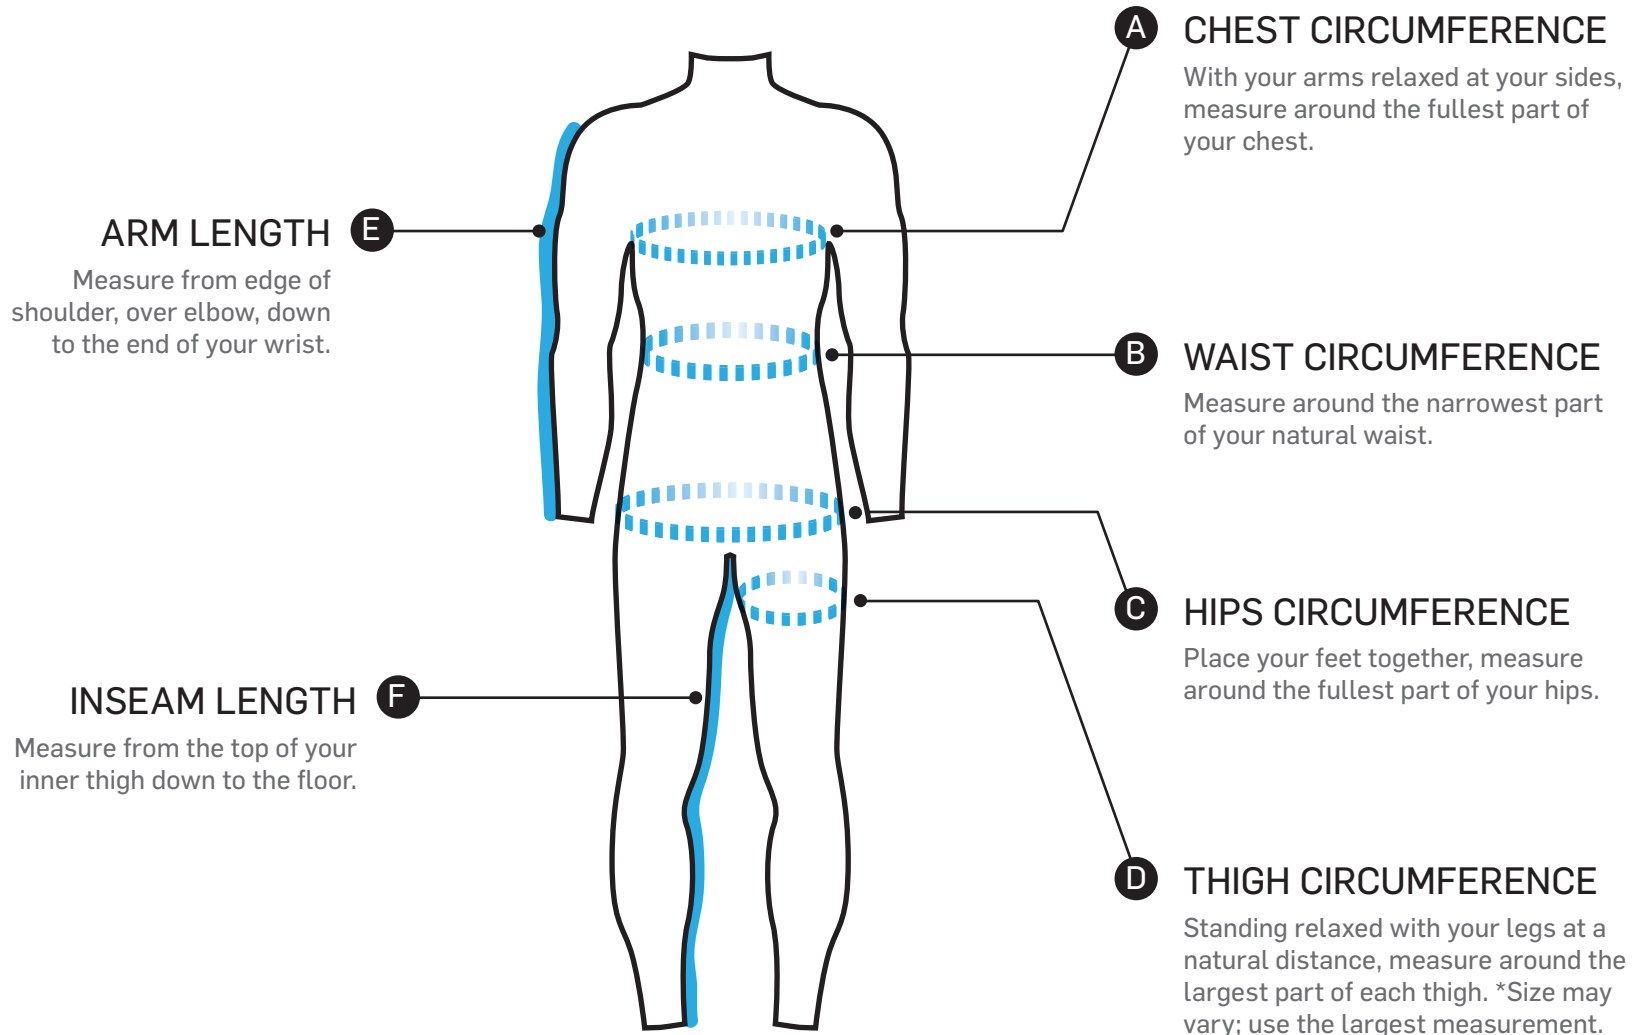

# 7MESH MEN'S BODY MEASUREMENT STANDARDS

METRIC CM		CHEST CIRCUMFERENCE	WAIST CIRCUMFERENCE	HIP CIRCUMFERENCE	THIGH CIRCUMFERENCE	ARM LENGTH	INSEAM LENGTH
	XS	91	76	91	56	57	77
	S	96	81	96	58	58	79
	M	101	86	101	61	61	81
	L	106	91	106	64	63	83
	XL	111	96	111	66	65	85
	XXL	116	101	116	68	67	87

IMPERIAL IN		CHEST CIRCUMFERENCE	WAIST CIRCUMFERENCE	HIP CIRCUMFERENCE	THIGH CIRCUMFERENCE	ARM LENGTH	INSEAM LENGTH
	XS	36	30	36	22	24	30½
	S	38	32	38	23	24½	31¼
	M	40	34	40	24	25	32
	L	42	36	42	25	25½	32¾
	XL	44	38	44	26	26	33½
	XXL	46	40	46	27	26½	34¼

# 7MESH MEN'S HOW TO MEASURE

## ? MEASUREMENT TIPS:

- For increased accuracy, enlist in the help of a friend!
- Ensure the measuring tape is comfortably snug and parallel to the floor all the way around.